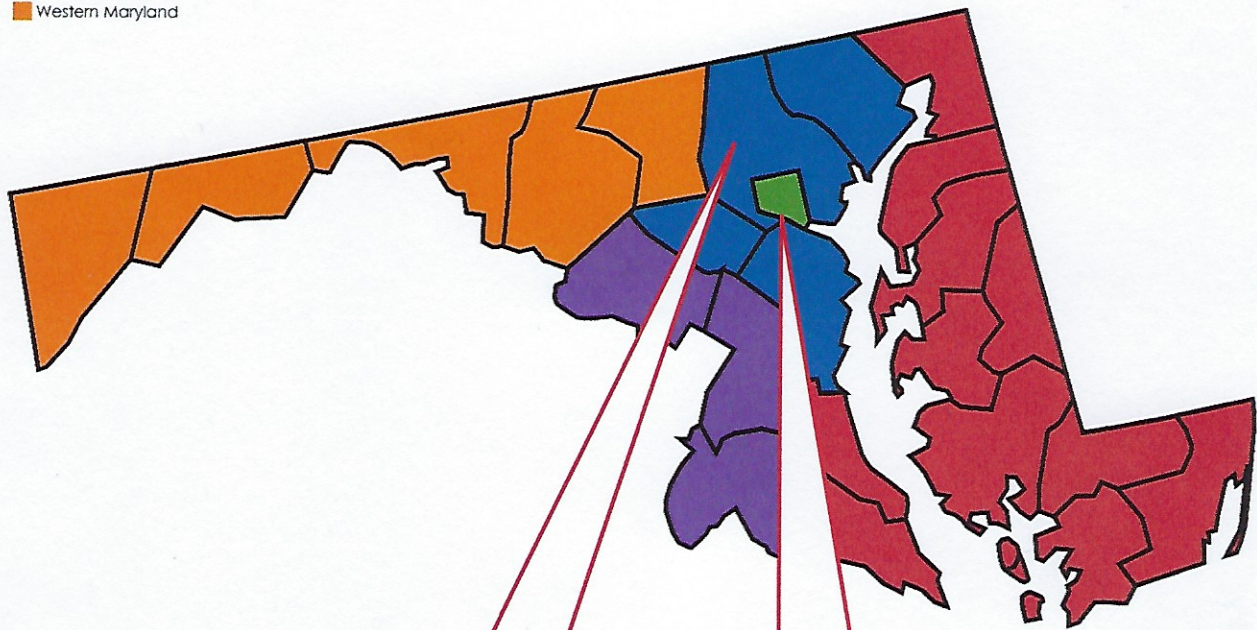

## Governor Democratic Primary – Baltimore Region

- Eastern Shore
- Baltimore City
- Metro Baltimore
- Metro Washington
- Western Maryland

Baltimore County	
Jealous	27%
Baker	11%
Madaleno	7%

Baltimore City	
Jealous	32%
Baker	24%
Shea	17%