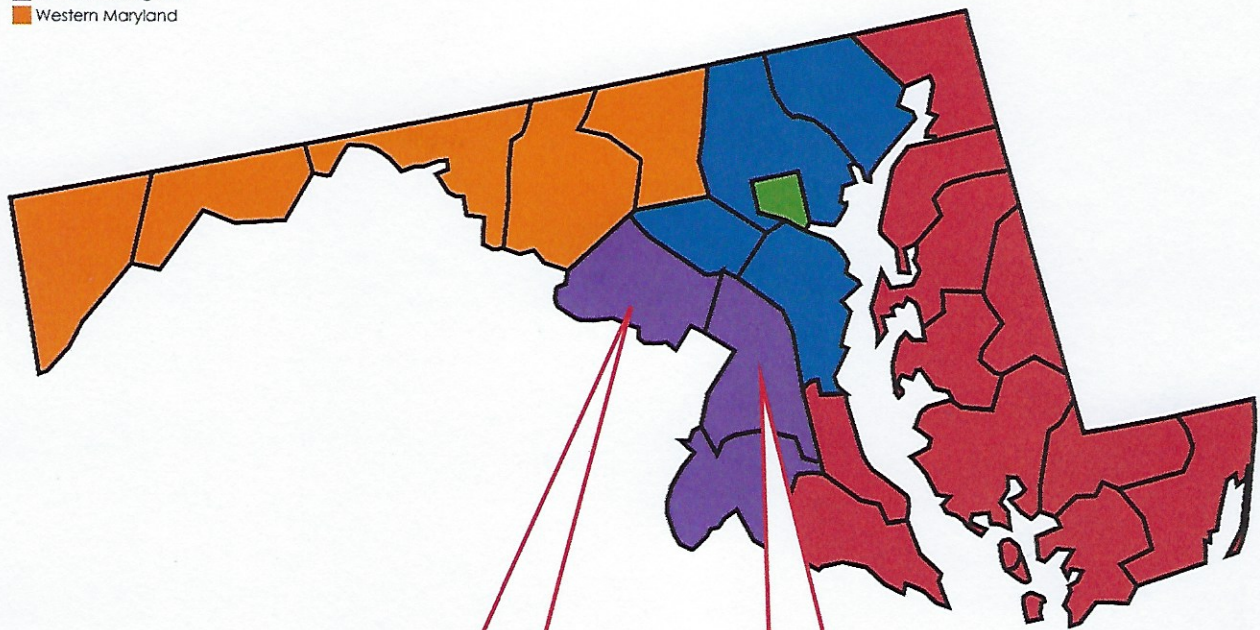

Governor Democratic Primary – Washington Region

- Eastern Shore
- Baltimore City
- Metro Baltimore
- Metro Washington
- Western Maryland

Montgomery County	
Baker	23%
Madaleno	22%
Jealous	15%

Prince George's County	
Baker	54%
Jealous	18%
Madaleno	3%